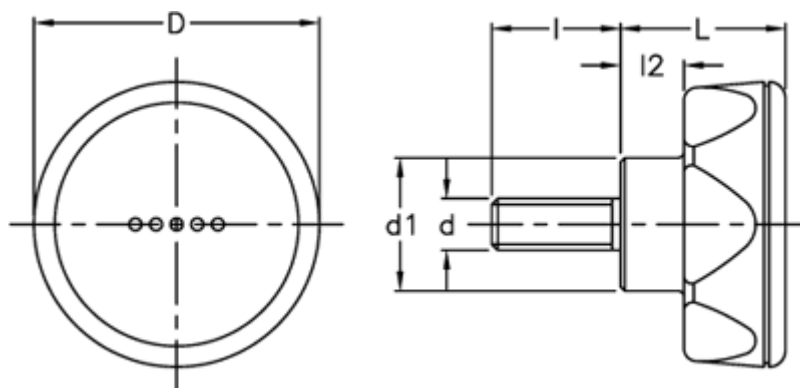

Article number: 23052222412

Description: E+G Lobe knob
ELK.45-p M8x30-C2 orange centre cap

Measures

D	= 45
d1	= 21.0
d 6g	= M8
l	= 30
L	= 26
l2	= 10